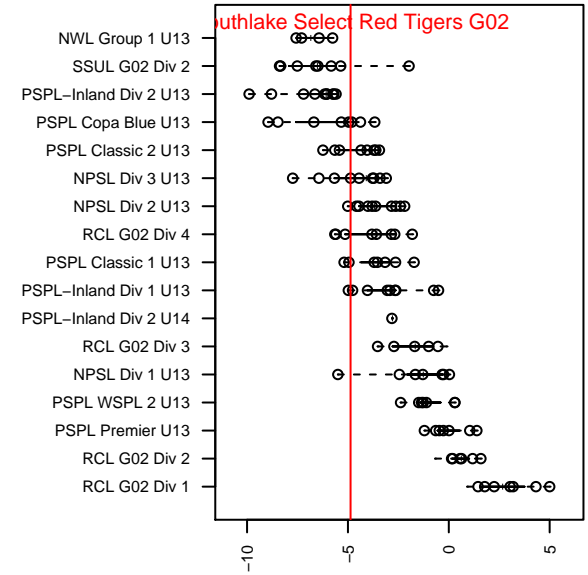

Southlake Select Red Tigers G02

Southlake Select
 Renton, WA
 G02 total strength=636
 attack=0.68 defense=0.47
 fall league = NPSL Div 3 U13
 notes= was SCORE

alt names used:
 GRTYSA GREATER RENTON TUKWILA YOU'
 Southlake Select G02 Red
 Southlake Select GU13 Red Tigers
 Southlake Tigers

Venues played:
 2015 KCC GU13 Silver
 2015 Dungeness Cup GU13 Olympic
 2015 Bigfoot Group A U13
 2015 NPSL Division 3 U13

Southlake Select Red Tigers G02
 Dots are actual minus expected GF (blue circles) and GA (red triangles).
 Blue line is smoothed change in attack strength. Red is smoothed change in defense strength.

**attack and defense variance (black dot)
relative to other teams
and top 10 in region**

**attack and defense rating
relative to others at age
and all opponents in last 13 months**

Performance relative to 13 month average